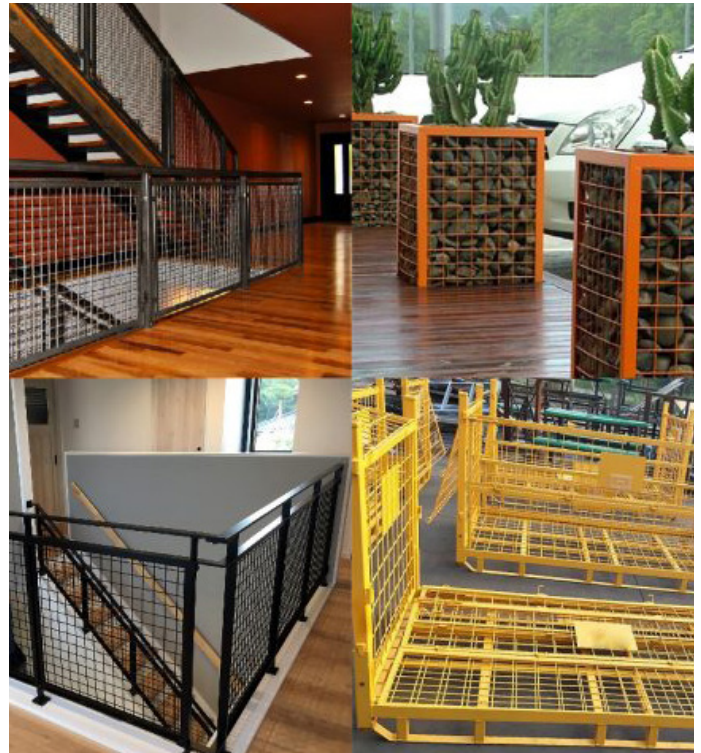

Semi-arrow

Straightened and cut carbon steel wire, available in 2 lengths and 3 thicknesses, used in various industries processes.

ELECTROSTATIC PAINT APPLICATION

An excellent alternative for coating any piece of steel, glass and aluminum.

WIRE FORMING

We manufacture any shape of wire for any industry through automated processes thanks to our technology that allows us to make 2d and 3d parts.

POLISHED WIRE

The raw material of your projects.

STRAIGHTENED AND CUT TO SIZE

Personalization according to your project.